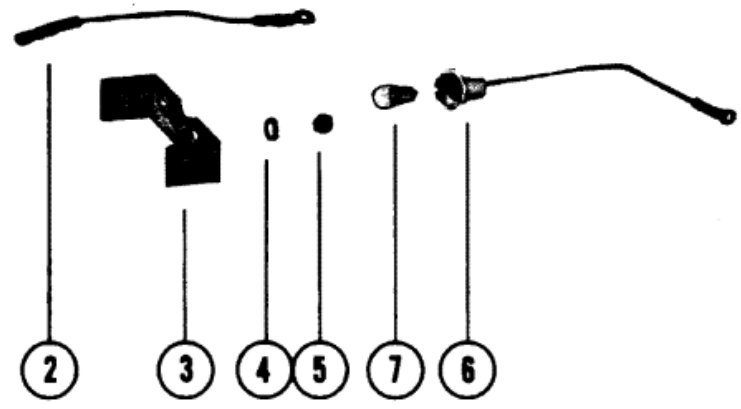

Parts List

Ref	Class	Part	Description	Qty	Comment	Footnote
1		62461A	TACHOMETER ASSEMBLY(4 CYL	1		
1		62462A	TACHOMETER ASSEMBLY(6 CYL	1		
1		62463A	TACHOMETER ASSEMBLY(8 CYL	1		
1		60350A	TACHOMETER ASSEMBLY(8 CYL	1		
1A	79	87178A	TACHOMETER (BLACK BEZEL) -	1		
2	84	61601A	LEAD WIRE ASSEMBLY, TACH(1		
3		61938	CLAMP, TACHOMETER SEE NC	1		
3		58303	CLAMP, TACHOMETER SEE NC	1		
3		79101	CLAMP, MOUNTING SEE NOTE	1		
4	13	26996	LOCKWASHER, TACHOMETER	4		
5	11	45076	NUT, TACHOMETER STUDS	4		
5	11	45076	NUT, TACHOMETER STUDS	5		
6		49917A	SOCKET AND CABLE ASSEMBL	1		
6	88	79888	SOCKET, WEDGE BASE LIGHT	1		
7		32878	BULB, TACHOMETER (GE#53 C	1		
7	88	72729	BULB, TACHOMETER - WEDGE	1		

ROUND FACE

BLACK BEZEL